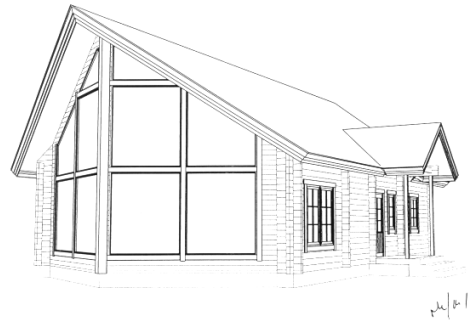

MOUNTAIN LODGE HOMES LTD. SPECIALISTS IN LOG HOUSES

Company no. SC323702

vat reg 911 3626 52