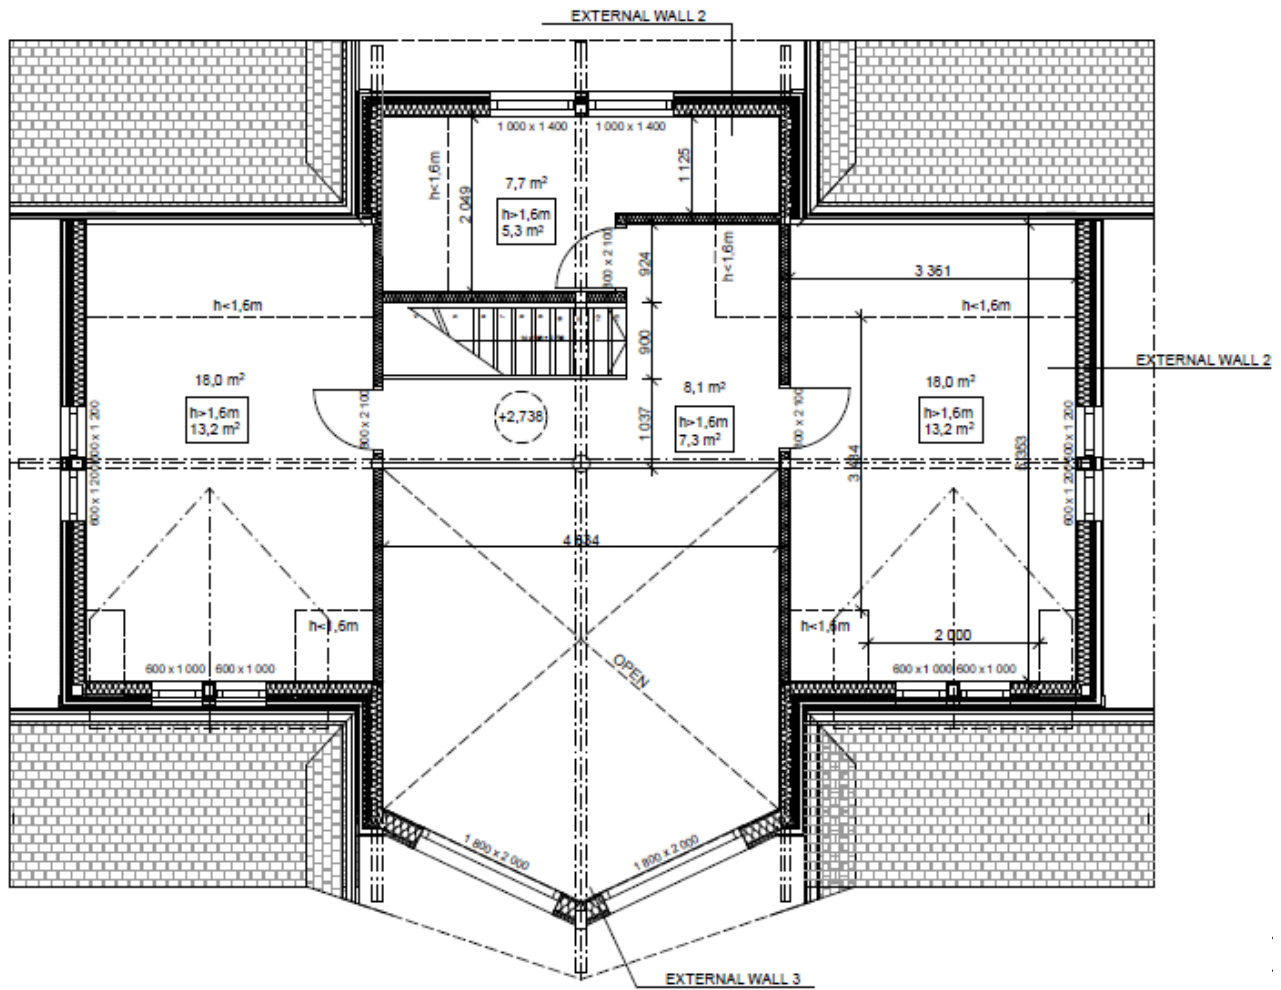

Company no. SC323702

vat reg 911 3626 52

m214 first floor

ground floor 100.7 m sq
 first floor 59.3 m sq
 terrace 53.9 m sq
 total 160 m sq

Mountain Lodge Homes Ltd
 Big Sky Lodges
 Muir of Ord
 Ross shire
 IV6 7RP