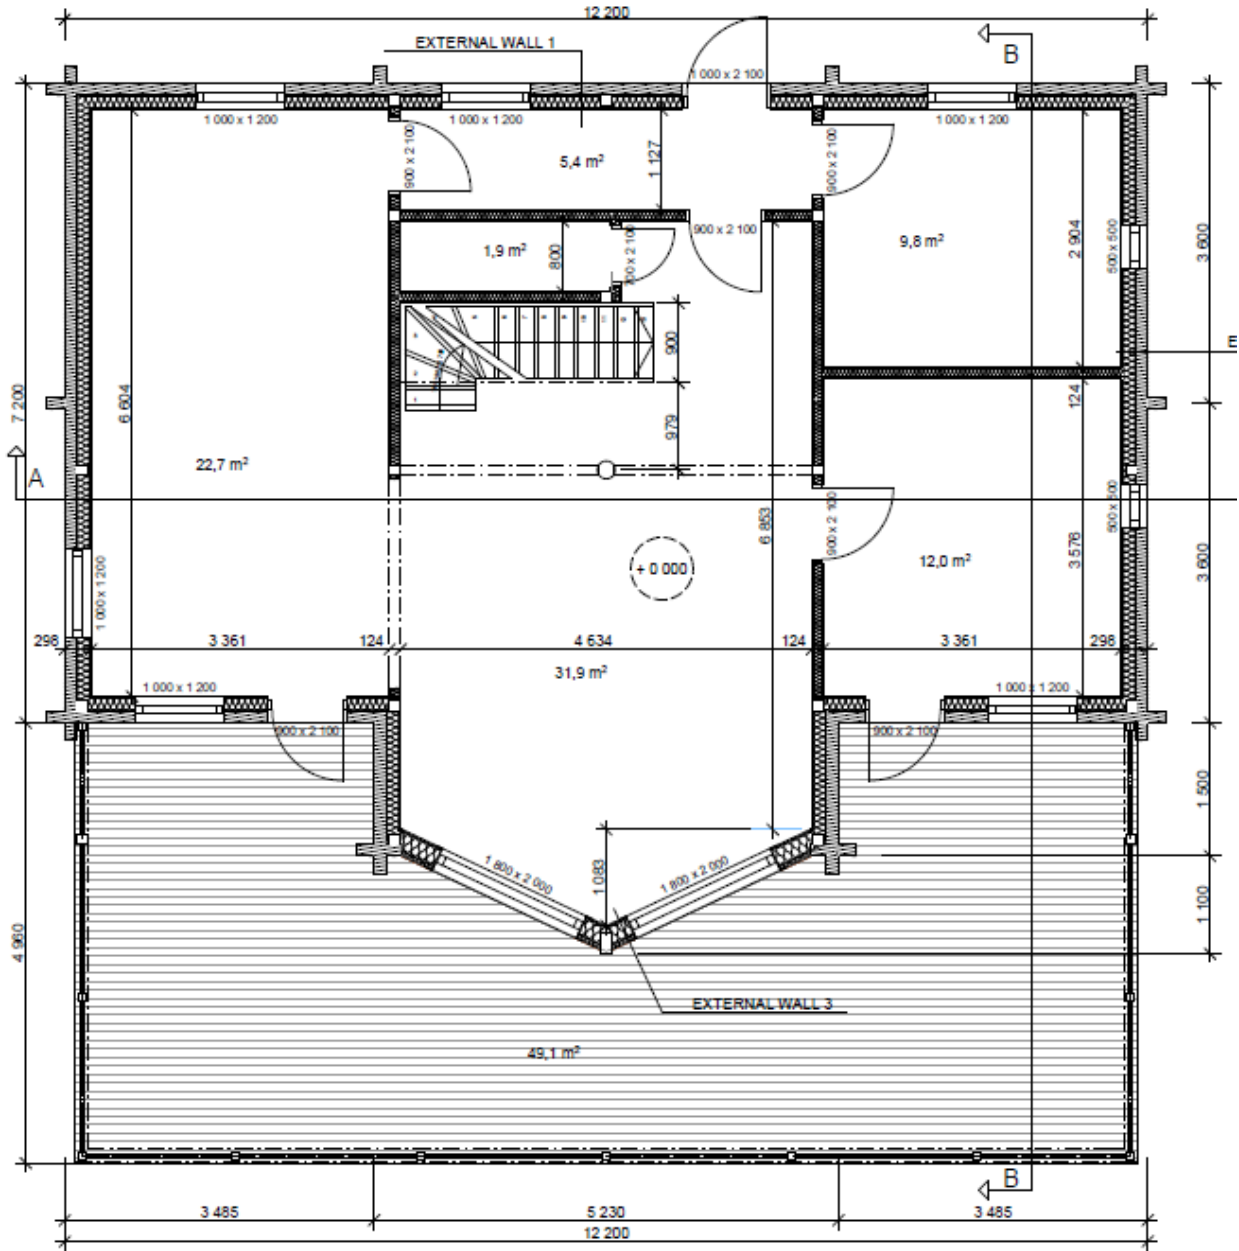

m214 ground floor

ground floor 100.7 m sq
first floor 59.3 m sq
terrace 53.9 m sq
total 160 m sq

Mountain Lodge Homes Ltd
Big Sky Lodges
Muir of Ord
Ross shire
IV6 7RP

Tel: 01463 871475
Free: 0800 6343 524
Mobile: 07752 253376
www.mountainlodgehomes.co.uk